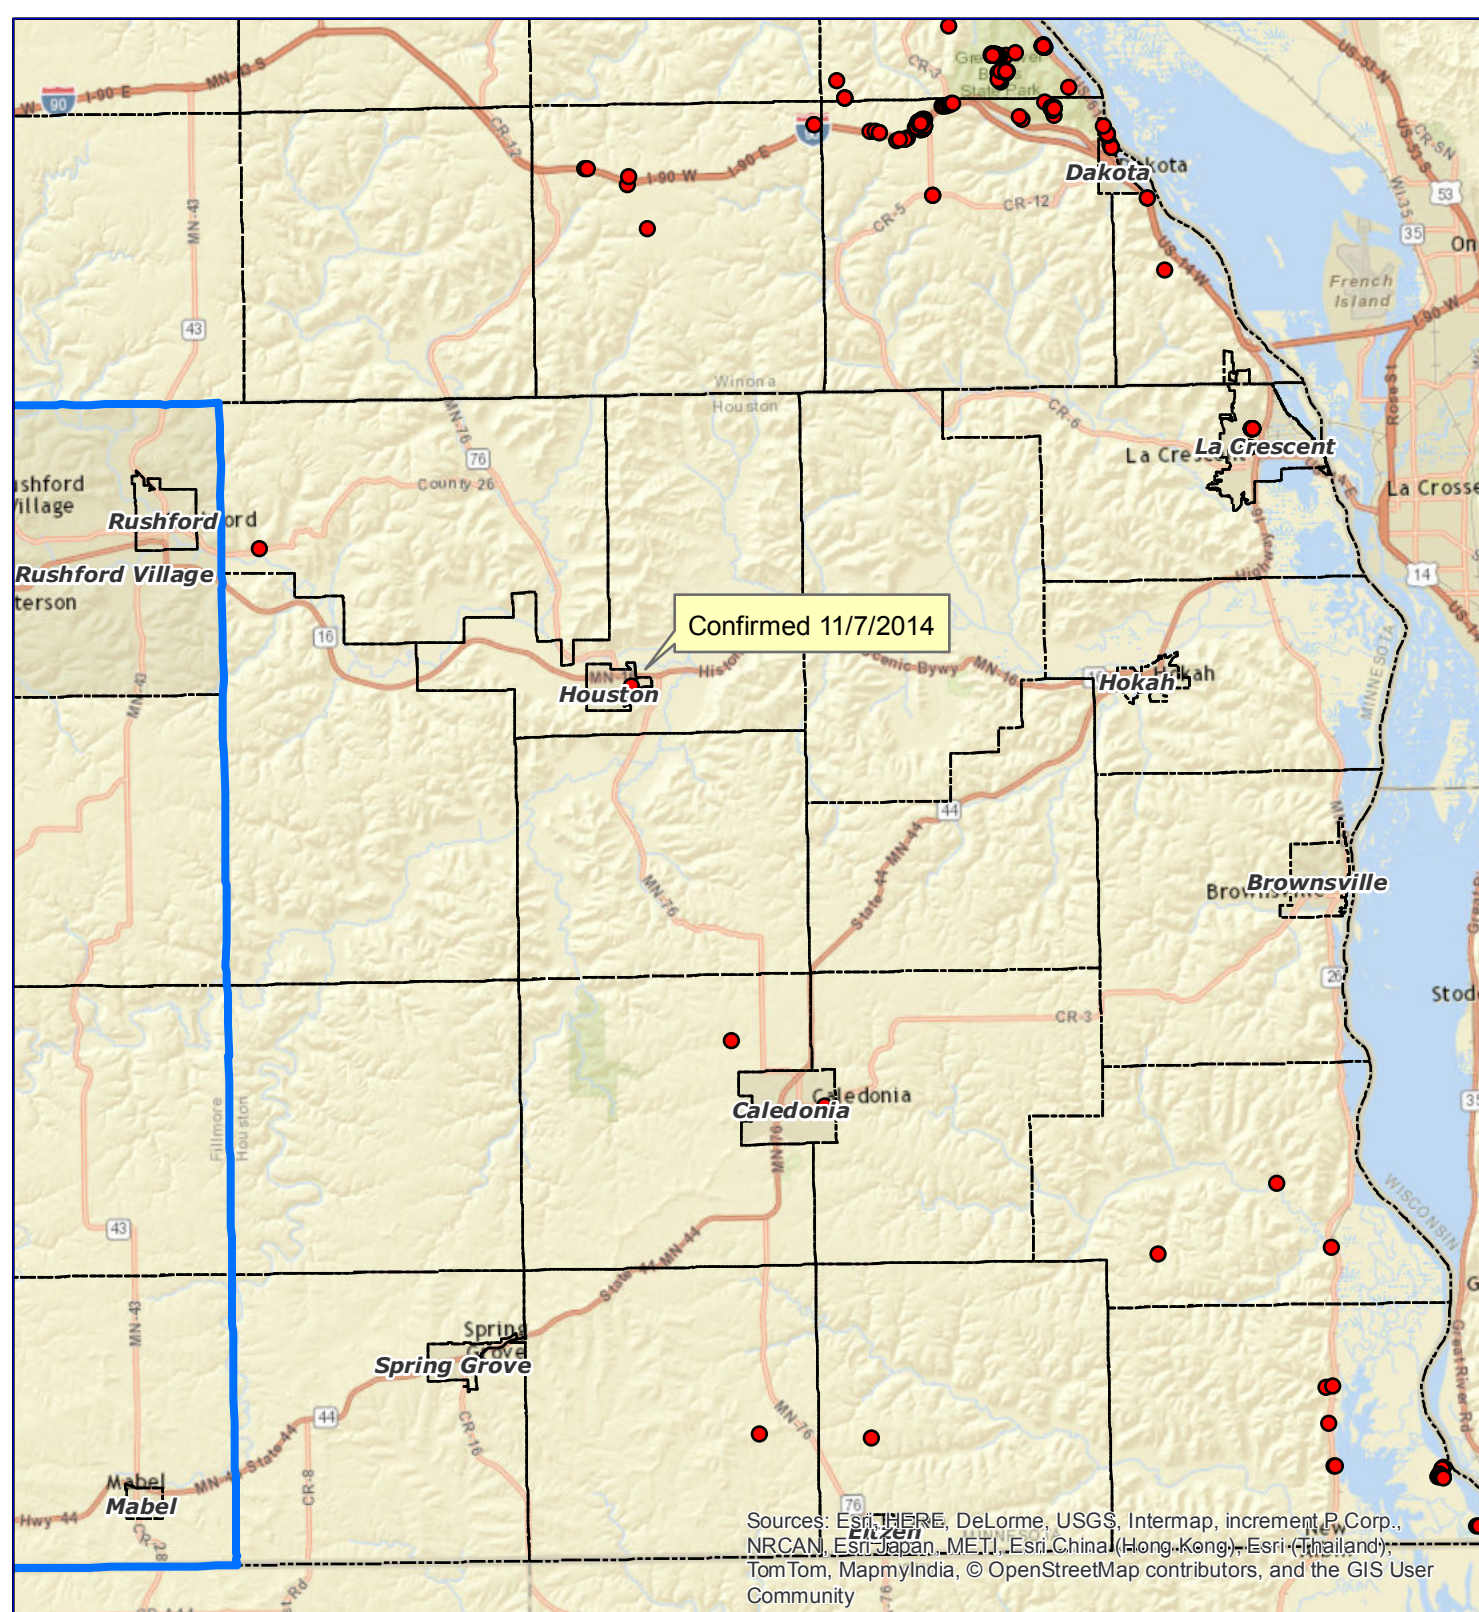

# EAB Status November 7, 2014

- EAB Quarantine as of October 2014
- EAB Positive Trees

Area of detail highlighted in red

Sources: Esri, HERE, DeLorme, USGS, Intermap, increment P Corp., NRCAN, Esri Japan, METI, Esri China (Hong Kong), Esri (Thailand), TomTom, MapmyIndia, © OpenStreetMap contributors, and the GIS User Community

Sources: Esri, HERE, DeLorme, USGS, Intermap, increment P Corp., NRCAN, Esri Japan, METI, Esri China (Hong Kong), Esri (Thailand),