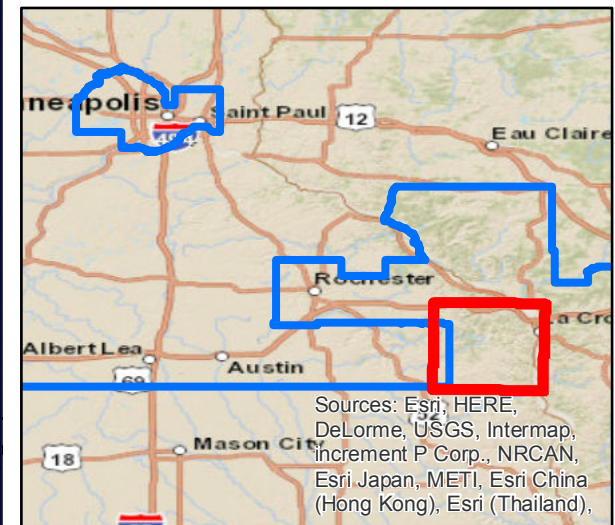

# EAB Status November 7, 2014

- EAB Quarantine as of October 2014
- EAB Positive Trees

Area of detail highlighted in red

Sources: Esri, HERE, DeLorme, USGS, Intermap, increment P Corp., NRCAN, Esri Japan, METI, Esri China (Hong Kong), Esri (Thailand), TomTom, MapmyIndia, © OpenStreetMap contributors, and the GIS User Community

Sources: Esri, HERE, DeLorme, USGS, Intermap, increment P Corp., NRCAN, Esri Japan, METI, Esri China (Hong Kong), Esri (Thailand),